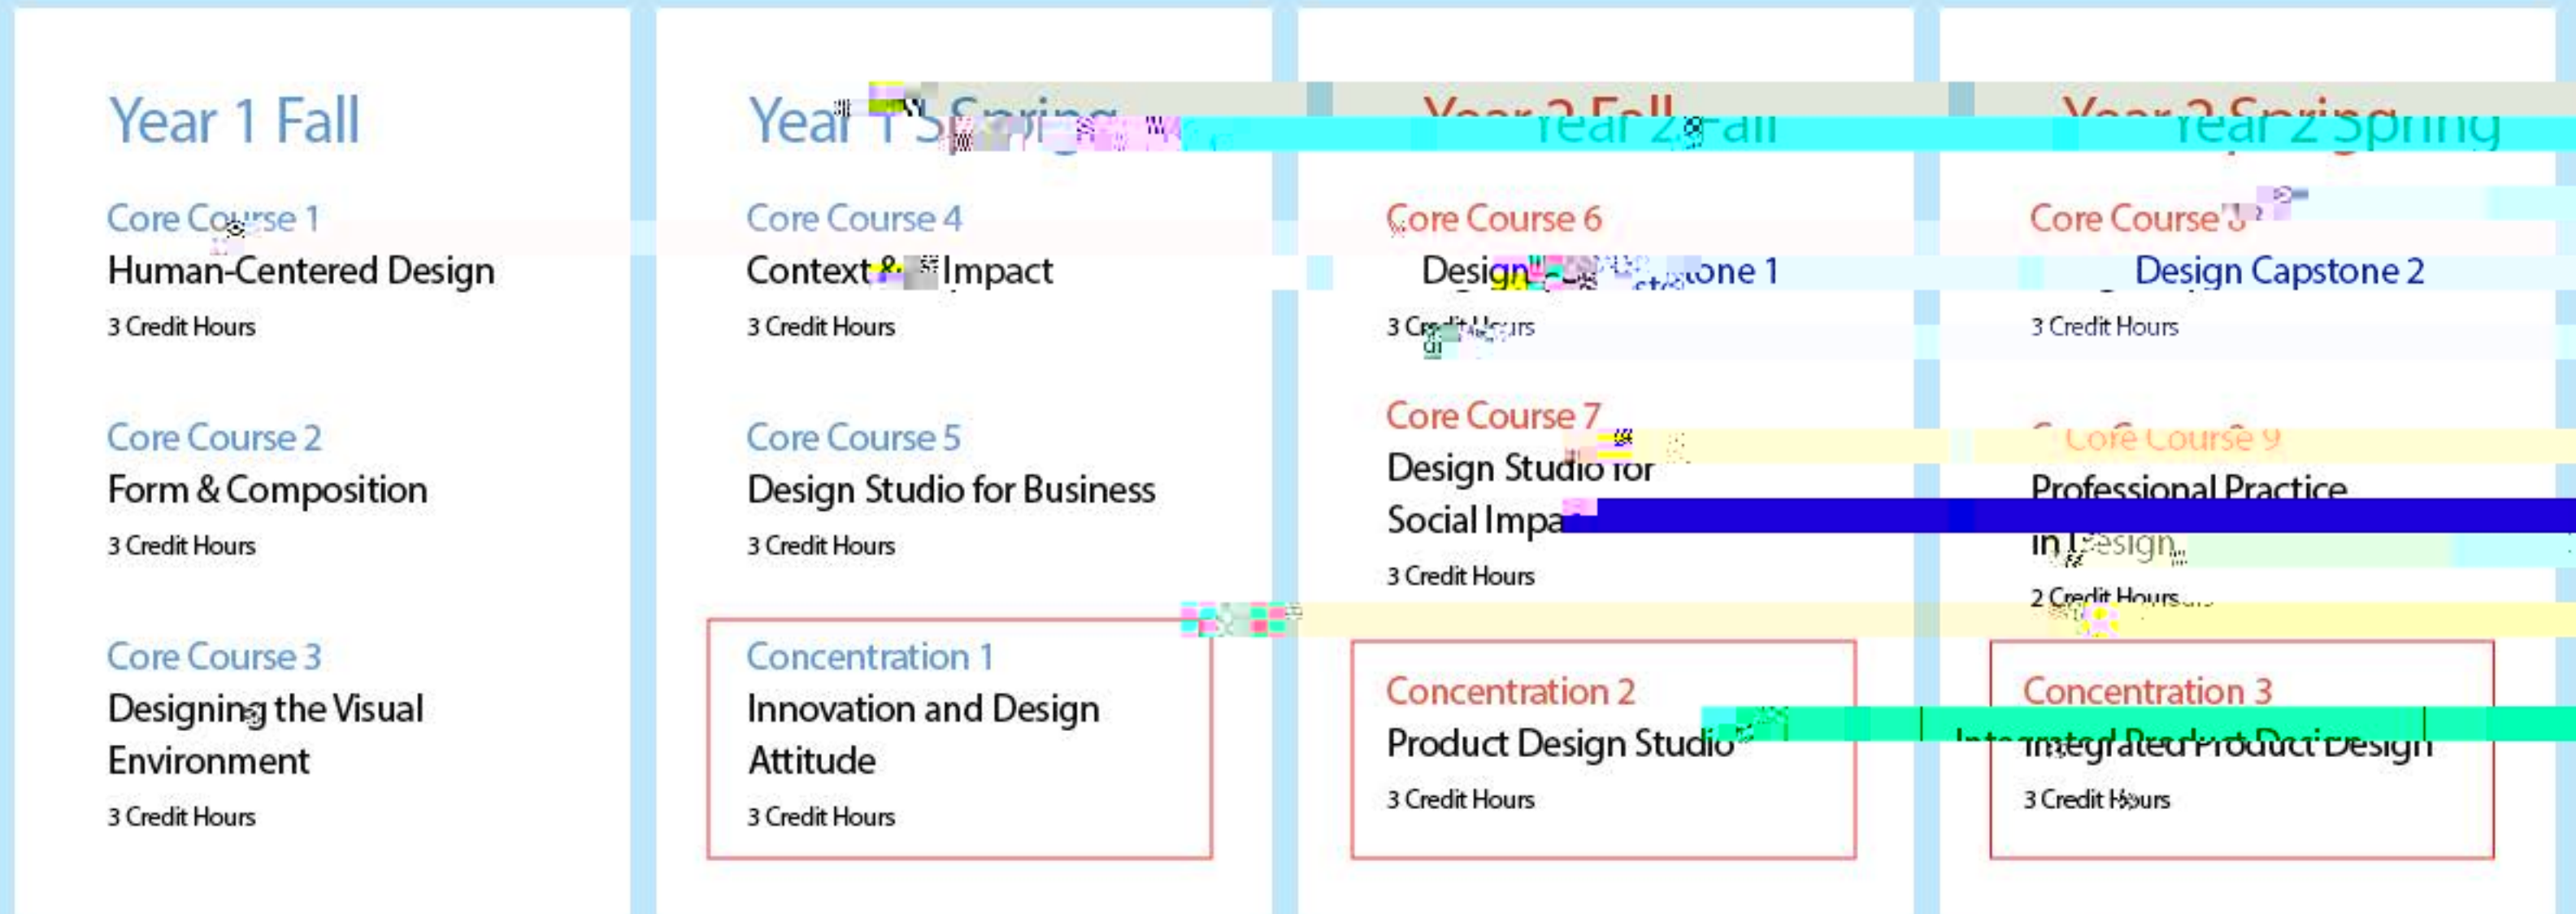

Full Time
32 Credit Hours Total

*Product Design Studio may substitute either Design Studio for Business or Design Studio for Social Impact

Part-Time
32 Credit Hours Total

Year 1 Fall	Year 1 Spring	Year 2 Fall	Year 2 Spring	Year 3 Fall	Year 3 Spring
Core Course 1 Human-Centered Design 3 Credit Hours	Core Course 3 3 Credit Hours	Core Course 4 Visual Environment 3 Credit Hours	Core Course 5 for Business 3 Credit Hours	Core Course 6 for Social Impact 3 Credit Hours	Core Course 8 Capstone 2 3 Credit Hours
Core Course 2 English & Composition 3 Credit Hours	Concentration 1 Innovation and Design Attitude 3 Credit Hours	Concentration 2 Product Design Studio* 3 Credit Hours	Concentration 3 Integrated Product Design 3 Credit Hours	Concentration 4 Design Capstone 1 3 Credit Hours	Core Course 9 Professional Practice in Design 3 Credit Hours

*Product Design Studio may substitute either Design Studio for Business or Design Studio for Social Impact or can be taken additional

PDI Sample Schedule